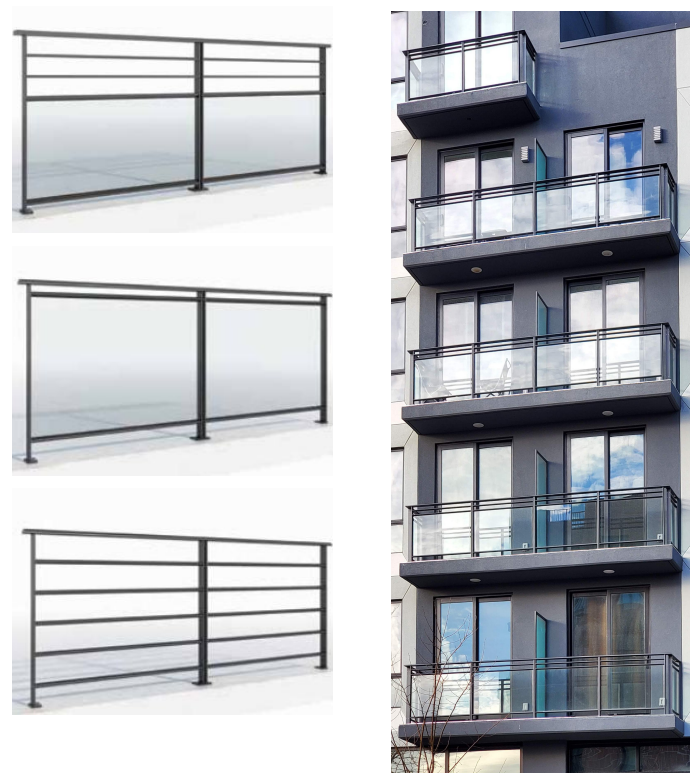

Synthesis

A modern, minimalist style that will accentuate the elegance of your project.