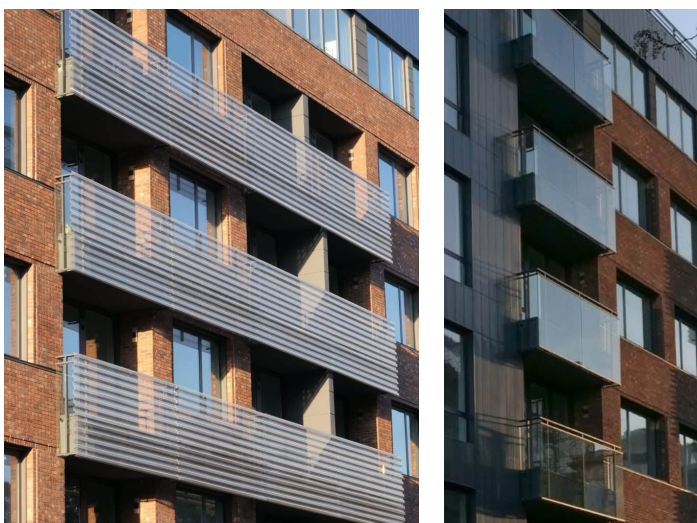

Elxis

This is a modern design that prioritizes simple and minimal design lines, making it perfect for spaces with a minimalist aesthetic.